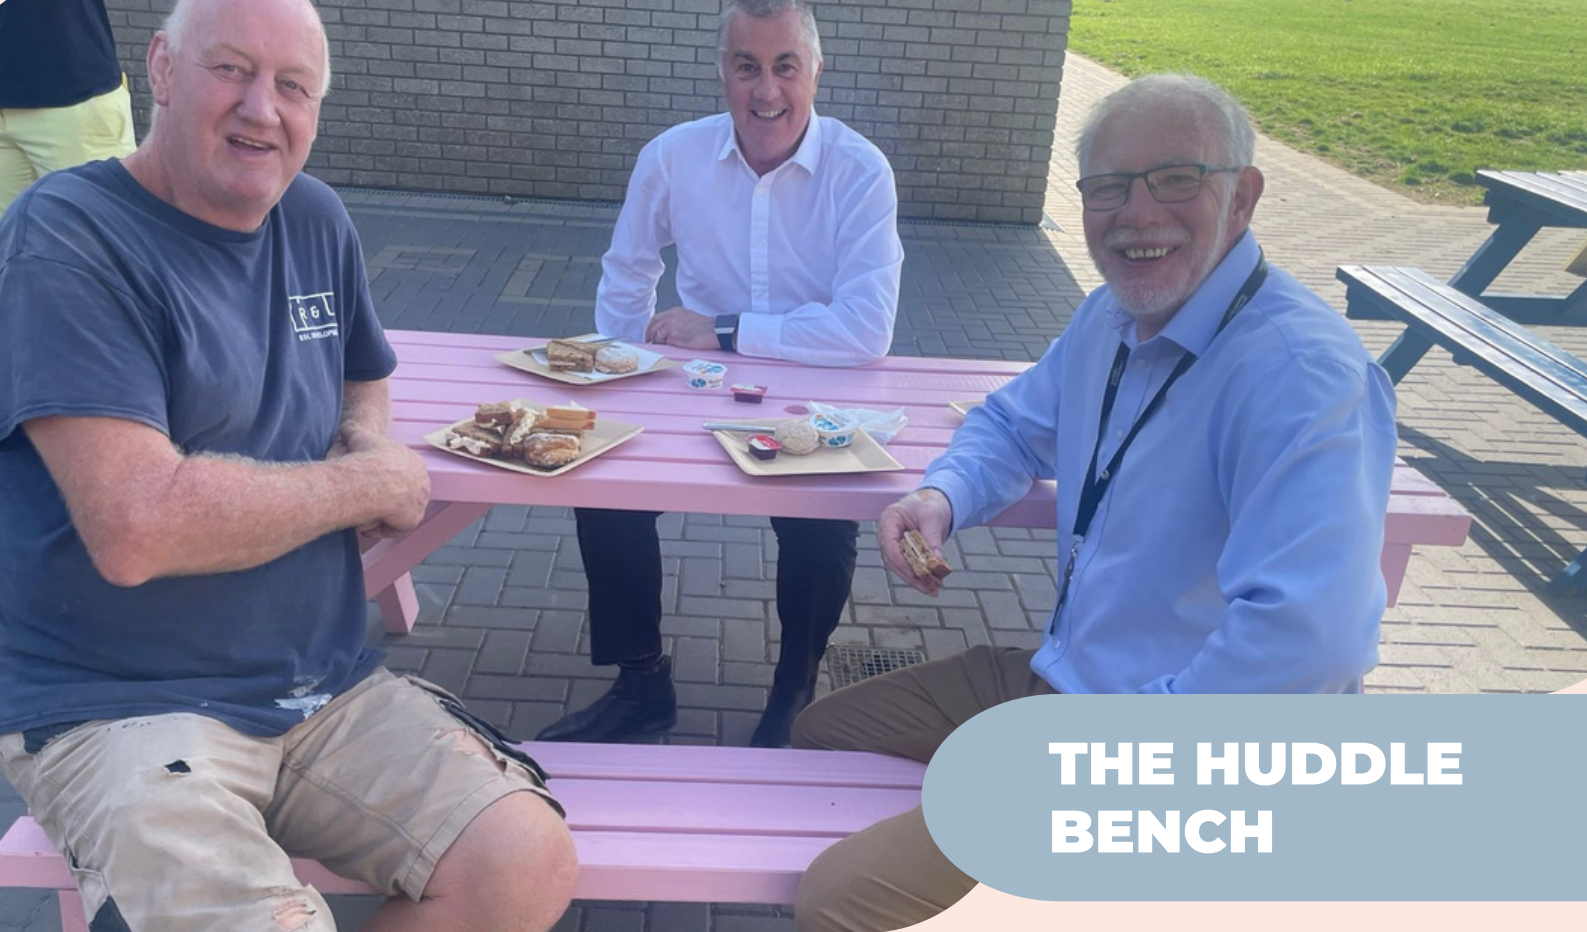

## THE HUDDLE BENCH

Speakeasy Club.

The Huddle

Sport has the power to both change and save lives. At Speakeasy club, we use sport as the driver to create inclusive, engaging and fun environments. Through inspiring events, curious and non-judgmental conversations and our online clubhouse 'The Huddle', we firmly believe everyone should be able to be themselves, and share their passions with like-minded people.

We aim to put a huddle bench in every community sports club in the world.

When you scan the QR code on each bench, it takes you straight to our online clubhouse, the huddle. This is where you'll get free mental health support & resources, there and then, at your fingertips. We know it can be scary to ask questions and be curious, but we're here to help you and those around you.

@speakeasyclub1  
@thehuddleclubhouse

The Huddle

Speakeasy Club.